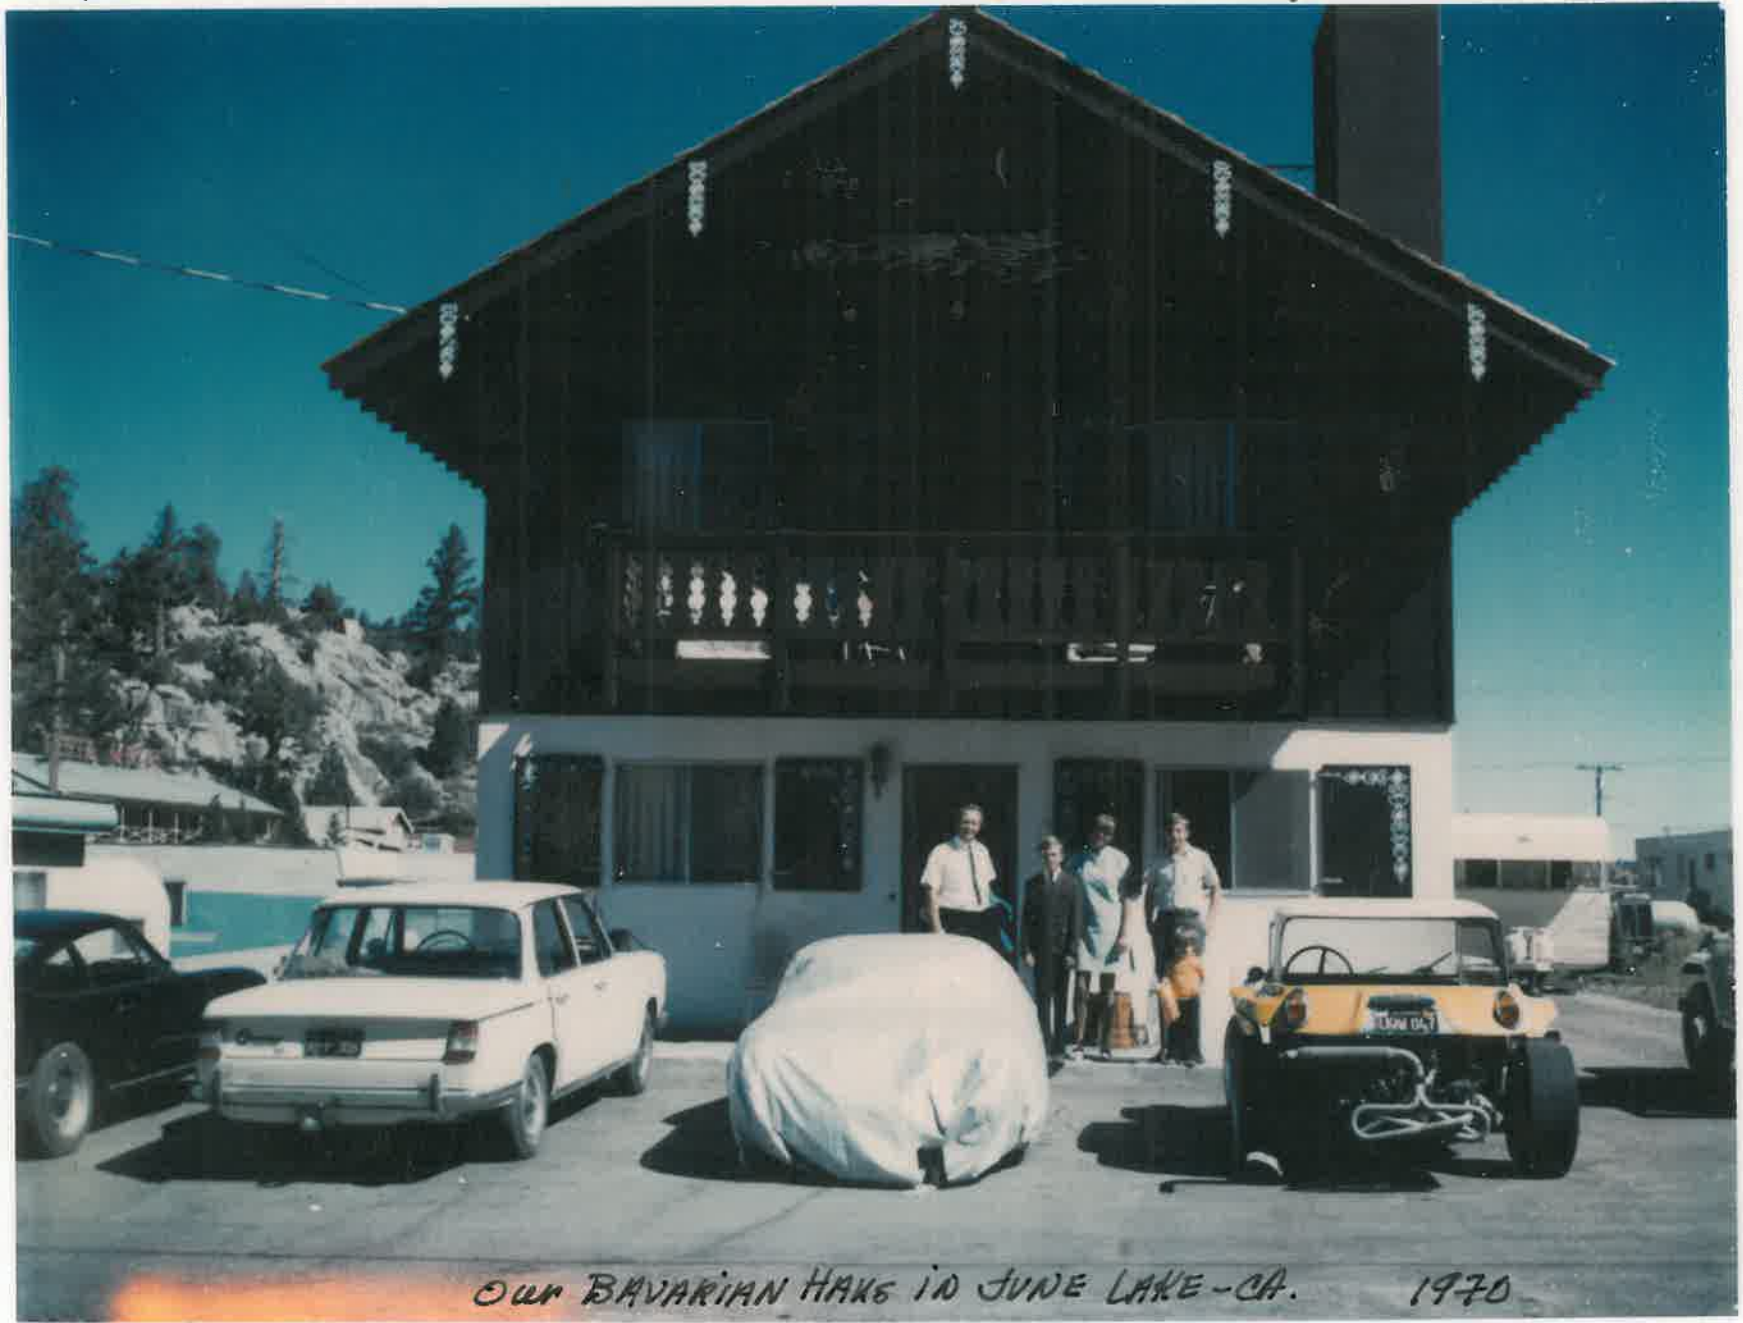

Porsche 1966 911
↓

1965
BMW 1800 TI
↓

1954-55 # 90 covered
550 RS Porsche Spyder

VW DUNE Buggy

Fred - Rick - Debbie - John and Eric

OUR BAVARIAN HAKE IN JUNE LAKE - CA. 1970